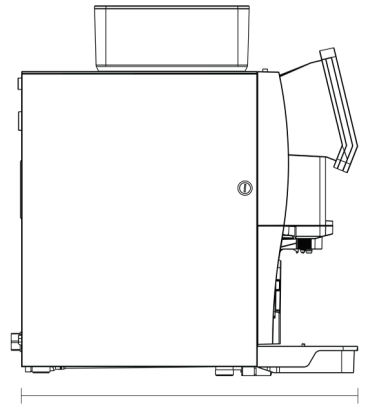

JETINNO®

INSPIRE LIFE BETTER

Top view

Front view

350mm

Side view

560mm

Package size: : 640 (W) *500 (D) *700 (H) mm