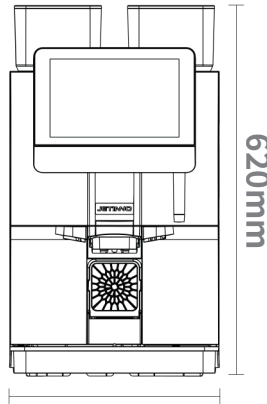

JETINNO®

INSPIRE LIFE BETTER

Top view

Front view

350mm

Side view

560mm

Package size: : 640 (W) *500 (D) *700 (H) mm